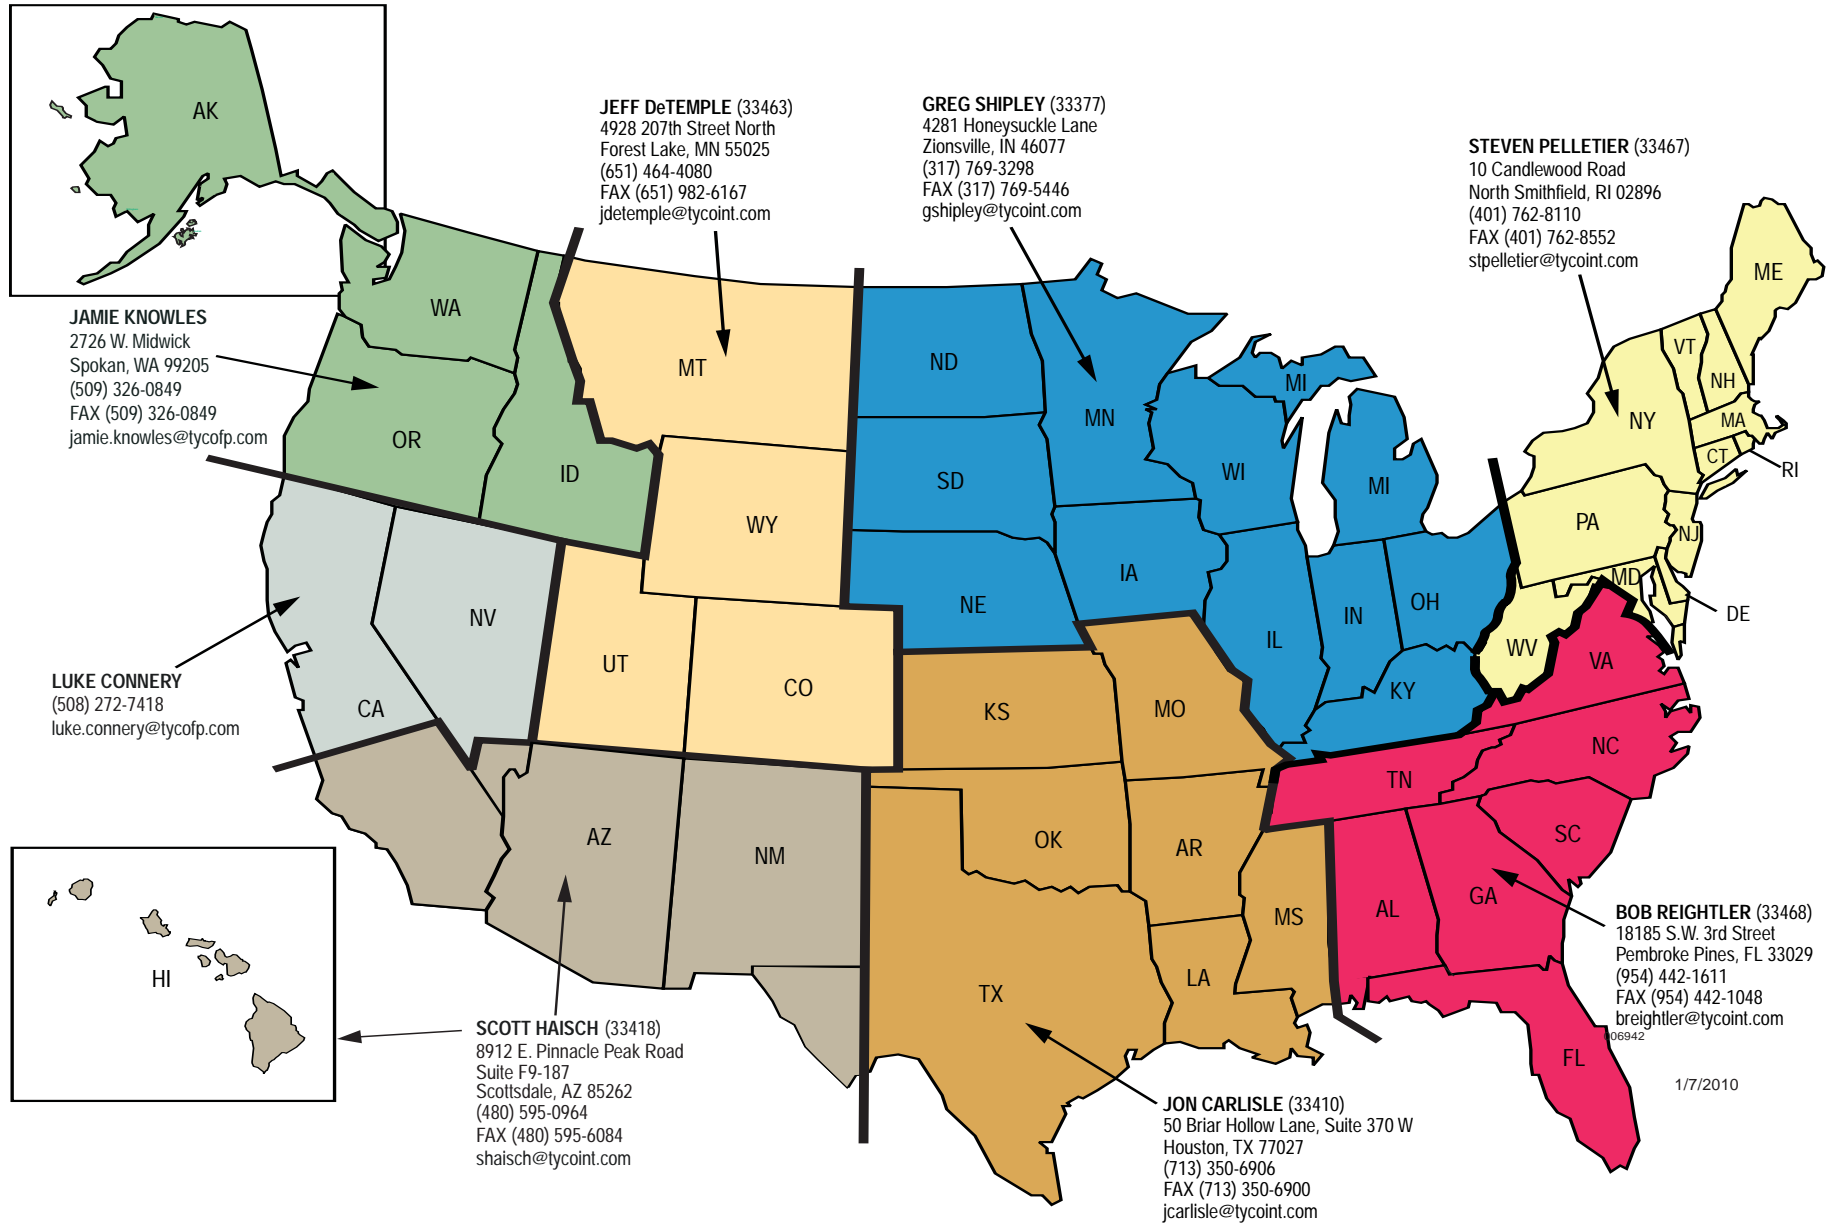

PYRO-CHEM® ENGINEERED SYSTEMS SALES TERRITORIES

FM-200 • AUTOPULSE Detection and Control Systems

1/7/2010